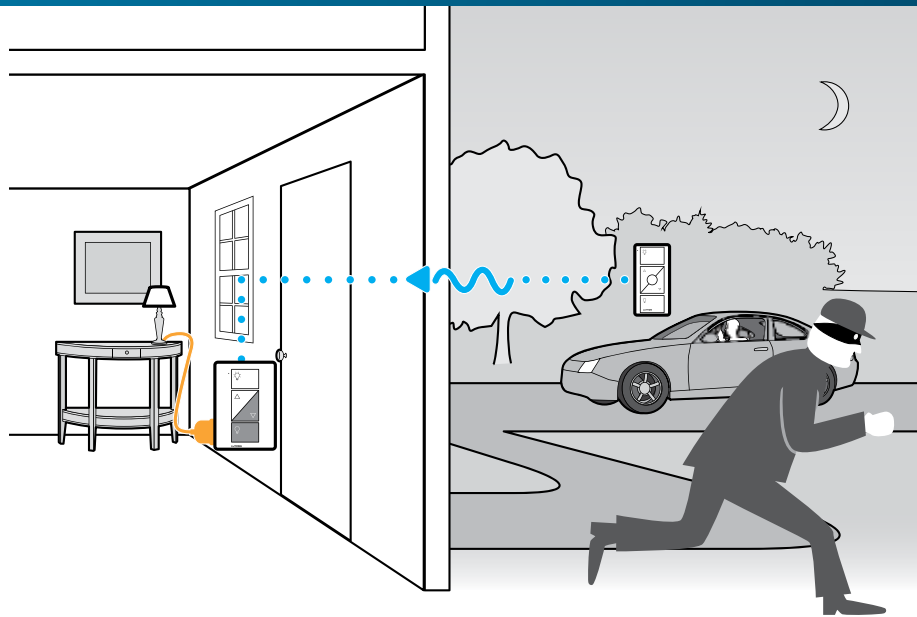

Caséta Wireless provides all of these, at the touch of a button.

Whether you want your lights on, off, or somewhere in between, your shades raised or lowered, or your temperature set back a few degrees, you can count on Caséta Wireless to deliver what you need.

Caséta Wireless also uses Lutron's Clear Connect® wireless technology, for reliable operation.

Once you try Caséta Wireless, you'll wonder how you ever lived without it.

Turn lights on
as you arrive home

Adjust temperature
from your office

Turn lights off
and close shades
from your bedside

Turn entryway and outdoor lights on from the security of your car.

Forgot to set your thermostat back? Lower it from work, to save energy during the day. Then raise it before you leave, for a comfortable welcome home.