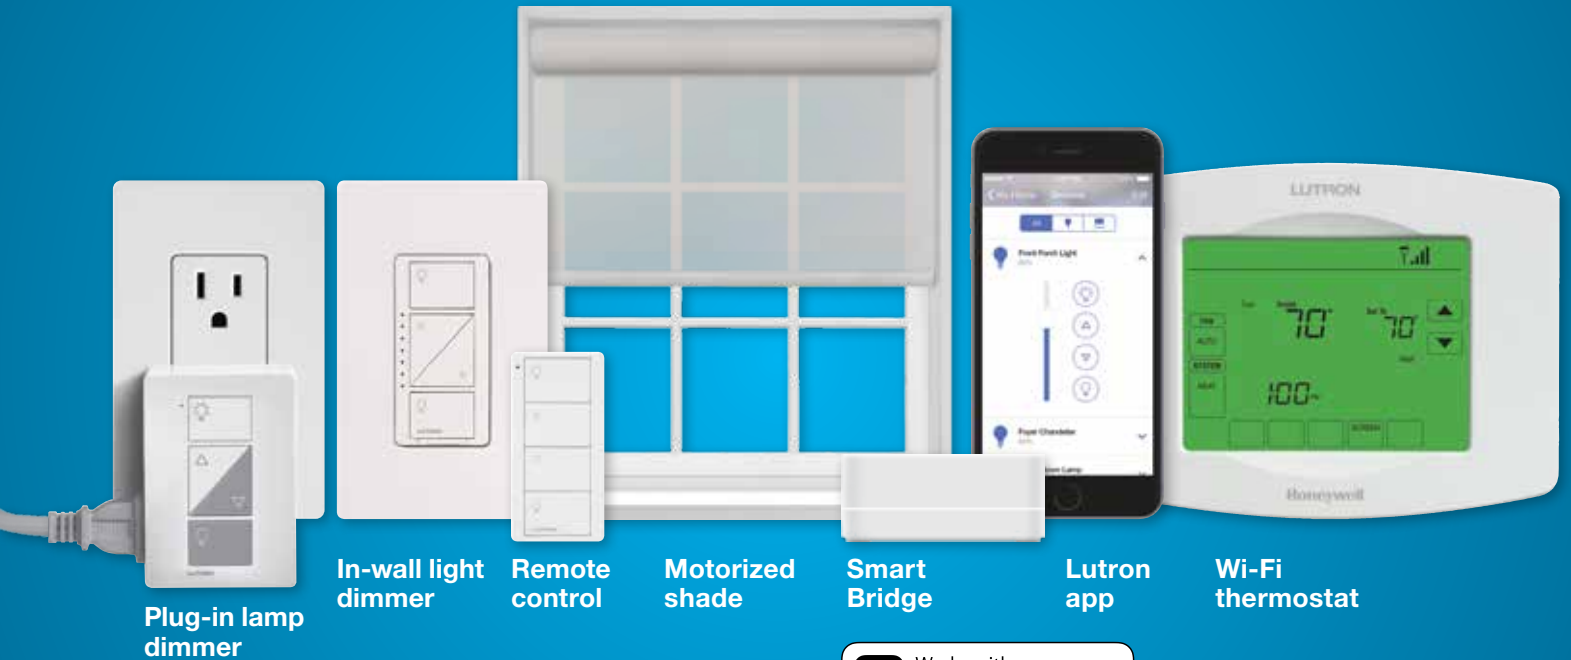

New!
PRO Models

Lutron Caséta® Wireless

Control your lights, shades and temperature from anywhere

Control from anywhere

- Turn lights on from your car
- Adjust temperature from your office
- Turn off lights and close shades from your bed
- Schedule lights, shades and temperature to automatically adjust at set times of day

Set up is easy

- Ideal for existing or new homes
- No new wiring required
- Watch the installation videos on www.CasetaWireless.com

NEW!
Works with
Apple Watch™

Welcome to *Caséta* Wireless

Peace of mind.
Comfort.
Convenience.

Caséta Wireless provides all of these, at the touch of a button.

Whether you want your lights on, off, or somewhere in between, your shades raised or lowered, or your temperature set back a few degrees, you can count on Caséta Wireless to deliver what you need.

Caséta Wireless also uses Lutron's Clear Connect® wireless technology, for reliable operation.

Once you try Caséta Wireless, you'll wonder how you ever lived without it.

Turn lights on
as you arrive home