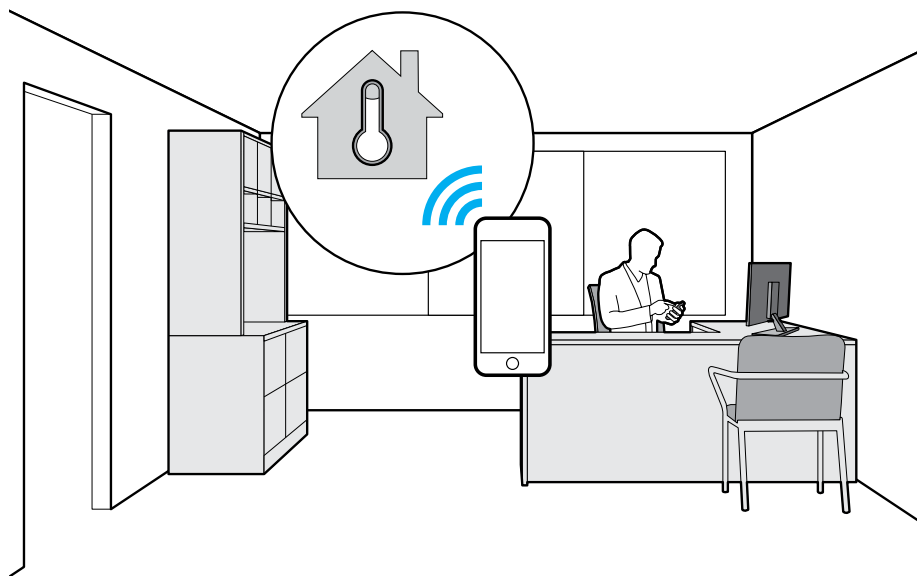

Caséta Wireless also uses Lutron's Clear Connect® wireless technology, for reliable operation.

Once you try Caséta Wireless, you'll wonder how you ever lived without it.

Turn lights on
as you arrive home

Adjust temperature
from your office

Turn lights off
and close shades
from your bedside

Turn entryway and outdoor lights on from the security of your car.

Forgot to set your thermostat back? Lower it from work, to save energy during the day. Then raise it before you leave, for a comfortable welcome home.