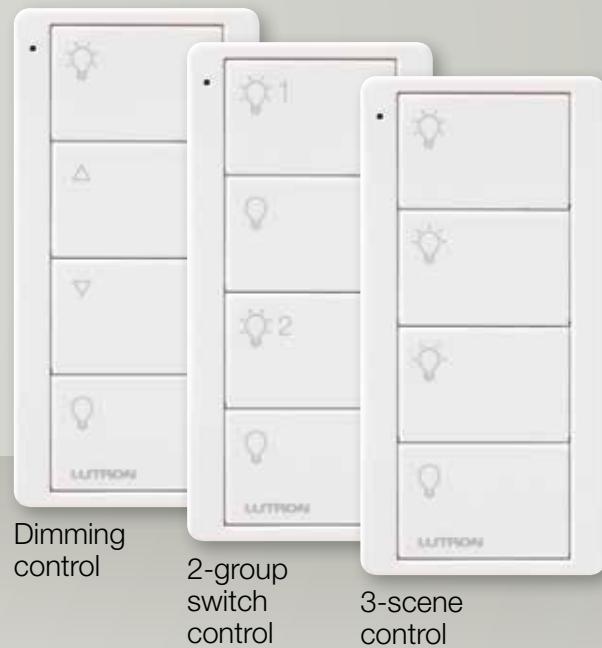

4-button Pico remote control PRO

Pico® remote control

- Provides convenient remote control
- Add a light switch without having to wire anything
- Battery powered — features a 10-year battery life
- Use as a hand-held remote, clipped to a car visor, mounted to a tabletop pedestal, or mounted to a wall
- Works with Caséta® Wireless dimmers, switches, and wireless shades

4-button Pico remote control PRO **NEW**

Choose from three options

- Dimming control— same functionality (full on/off and raise/lower) as standard Pico, but in a 4-button aesthetic
- 2-group switch control—control two groups of lights independently from one another
- 3-scene control— create three different scenes, as well as turn all lights off

Note: light/shade and shade-only 4-button remotes also available.
Visit www.lutron.com/pico for information on model numbers and engraving options