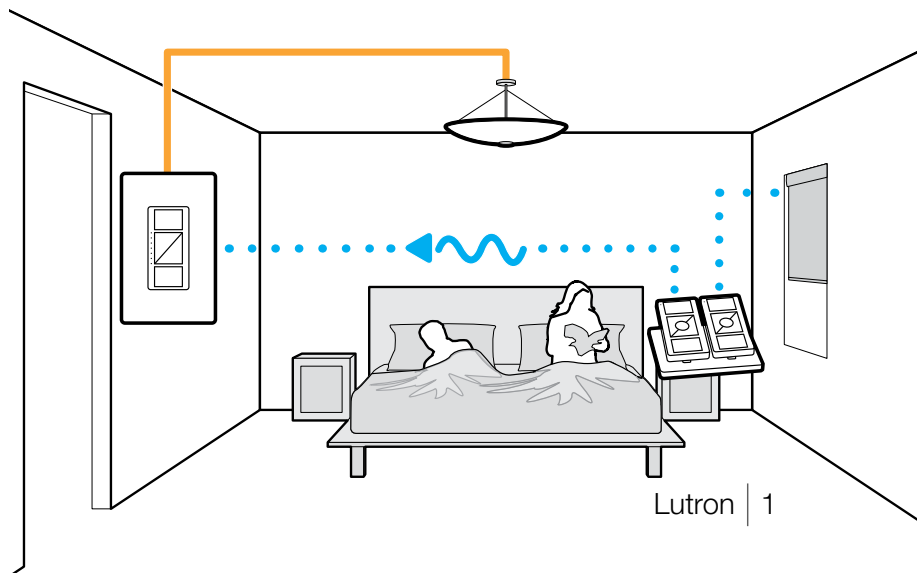

Adjust temperature
from your office

Turn lights off
and close shades
from your bedside

Turn entryway and outdoor lights on from the security of your car.

Forgot to set your thermostat back? Lower it from work, to save energy during the day. Then raise it before you leave, for a comfortable welcome home.

No need to get out of bed. Simply turn the lights off and close shades from your bedside and drift into sleep.

Product information

Controls wall and ceiling lights

In-wall dimmer

- Doesn't require a neutral wire — ideal for retrofit or new construction
- No polarity for line or load wiring — mistake-proof wiring
- Works with compatible dimmable LEDs and CFLs (up to 150W), and incandescent and halogen bulbs (up to 600W)
- Use Pico® remotes for additional switches in multi-location applications